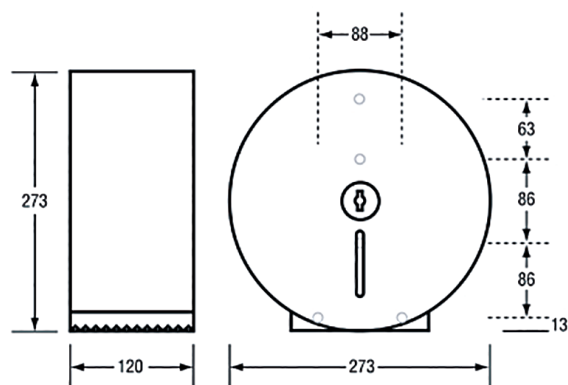

SATIN MATTE BLACK

SPECIFICATIONS

Material	#304 Stainless Steel
Mounting	Surface Mount Concealed Fix
Features	Unit fitted with security lock
Capacity	Standard Roll up to 108mm Wide Sheet x 300m Long

Unit is supplied with 1 key. Spare key can be purchased separately, use code ML841_KEY