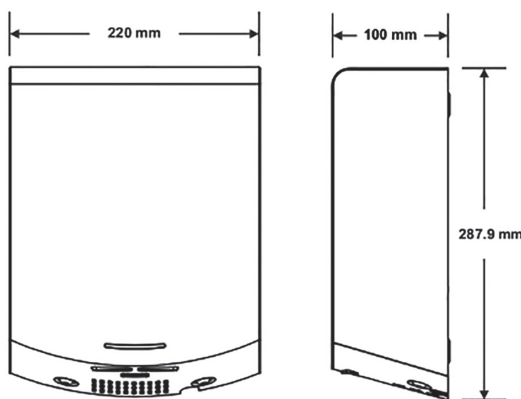

Eclipse Auto Operation Hand Dryer

ML-ECLIPSE05-SS

STAINLESS STEEL

ML-ECLIPSE-DESIGNER

MATT BLACK

ML-ECLIPSE01-WHT

WHITE

Metlam Eclipse Auto Operation Hand Dryer sets the new standard in slim, compact Hand Dryers. Fast, efficient, functional and cost-effective, Metlam Eclipse Hand Dryer comes in both Satin Stainless Steel and White Powder Coat Steel. Metlam Eclipse is the perfect choice for commercial washroom projects where aesthetics and quality are of paramount importance.

SPECIFICATIONS

Material	1.2mm #304 Satin Stainless Steel
Features	Patented high-flow dual air outlets
Motor	250-500W Brush Type: Dual Ball Bearings 16,000-29,000 RPM 95°C auto reset overload
Power Use	220-240V, 50Hz, 1000W
Sound Level	72 DB (+-3) @1M
Drying time	Less than 15 seconds
DP Rating	IP 24
Element	325 - 500W, adjustable
Heater	Auto resetting thermostat turns unit off at 85°C
Warm Air	Speed: 95-115m/s (adjustable) Temp: Ambient +25°C
Protection	60 sec power cut off, auto reset
Sensor/Range	Infrared Automatic - 152mm +/-20mm preset Blue LED indicates operation/range
Case Security	2 SS theft resistant hex drive screws (hex key supplied)
Net Weight	4.2kg
Dimensions	220mmW x 287.9mmH x 100mmD
Warranty	5 Year Warranty (3 Years Parts and Labour + 2 Years Parts only)
Note	Unit can be hard wired by electrician or used with cord and plug provided

* This unit is accessible compliant when installed in accordance with AS1428.1. guidelines.