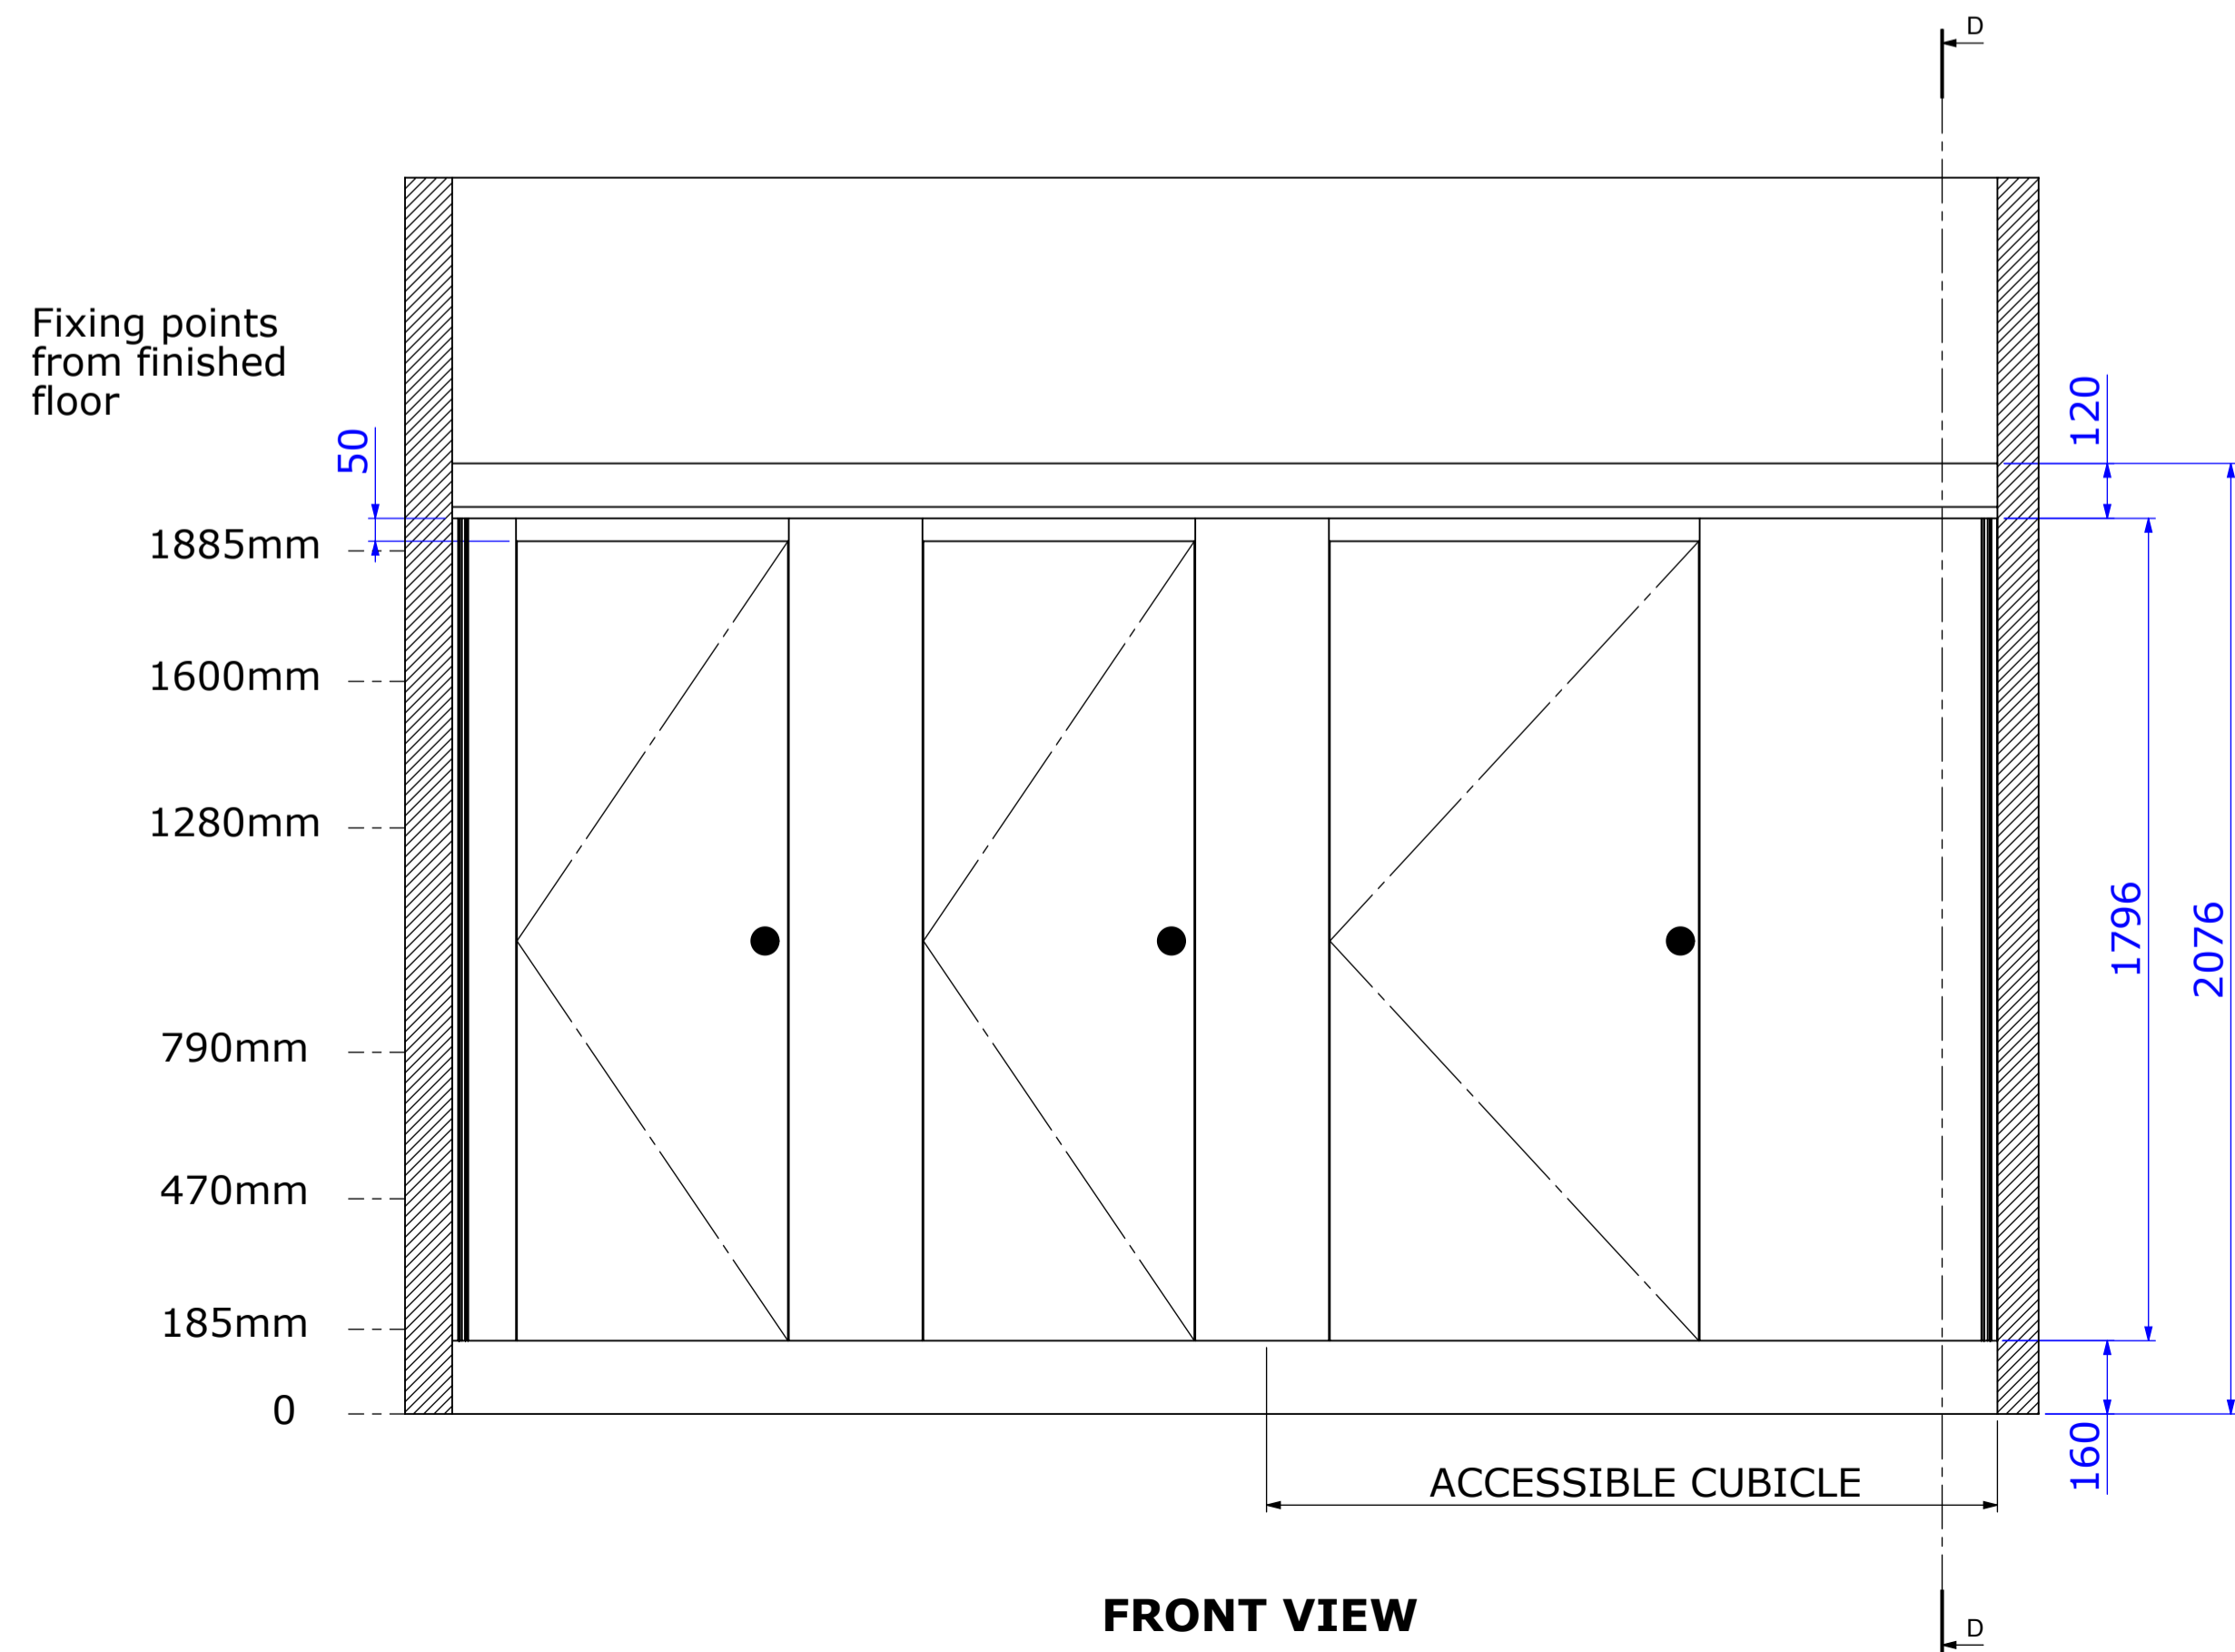

PLAN VIEW

ISOMETRIC VIEW

FRONT VIEW

SECTION D-D

Cubicles can be to a maximum of 5.7 meters wide.

If an accessible unit then a pedestal will be required as fascia will be over 250mm.

Key	NZBC G1/AS1 min Req. ■	Resco Standard ■
RESOCO	Drawing Name 3 Door Wall to Wall incl. Accessible	
	Scale 1:15	Date Oct 2014
Resco Limited Ph: 09 415 4720 Or: 07 850 1025 www.resco.co.nz	System MultiCube	Code NZBC G1/AS1
	 Issue 1	