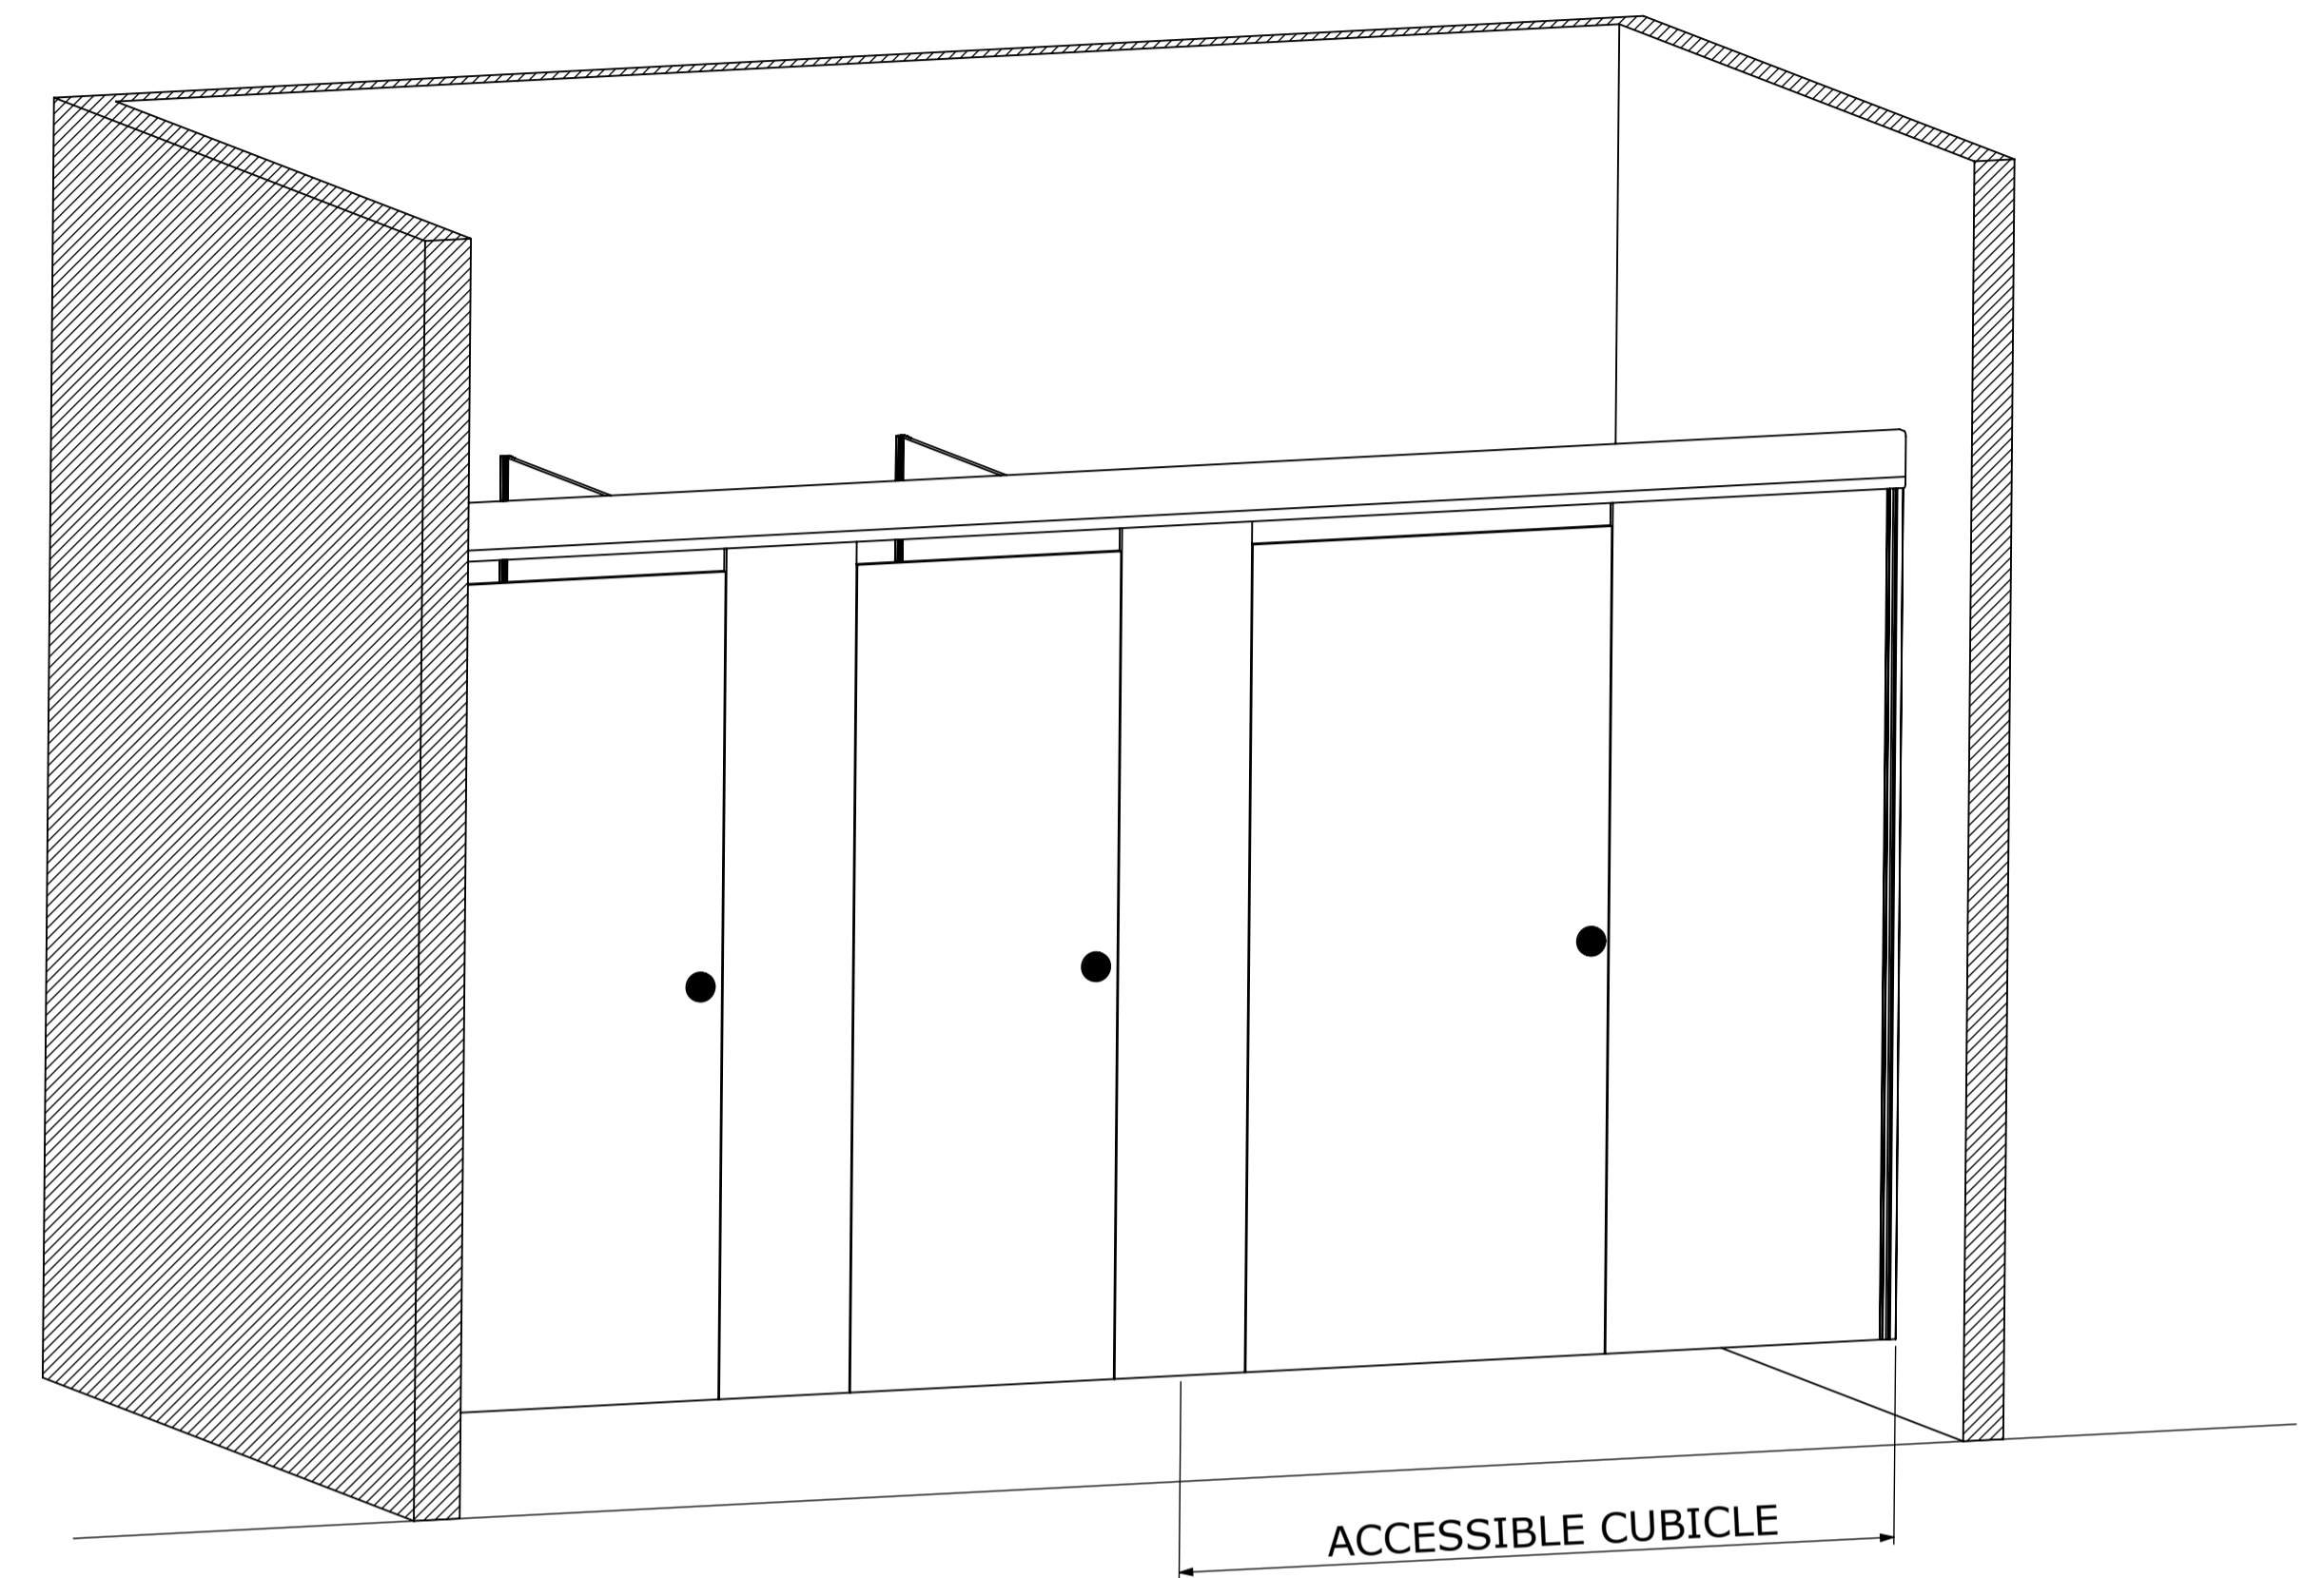

PLAN VIEW

ISOMETRIC VIEW

FRONT VIEW

SECTION D-D

Cubicles can be to a maximum of 5.7 meters wide.

If an accessible unit then a pedestal will be required as fascia will be over 250mm.

Key	NZBC G1/AS1 min Req. ■	Resco Standard ■
RESOCO	Drawing Name 3 Door Wall to Wall incl. Accessible	
	Scale 1:15	Date Oct 2014
Resco Limited Ph: 09 415 4720 Or: 07 850 1025 www.resco.co.nz	System MultiCube	Code NZBC G1/AS1
	 Issue 1	