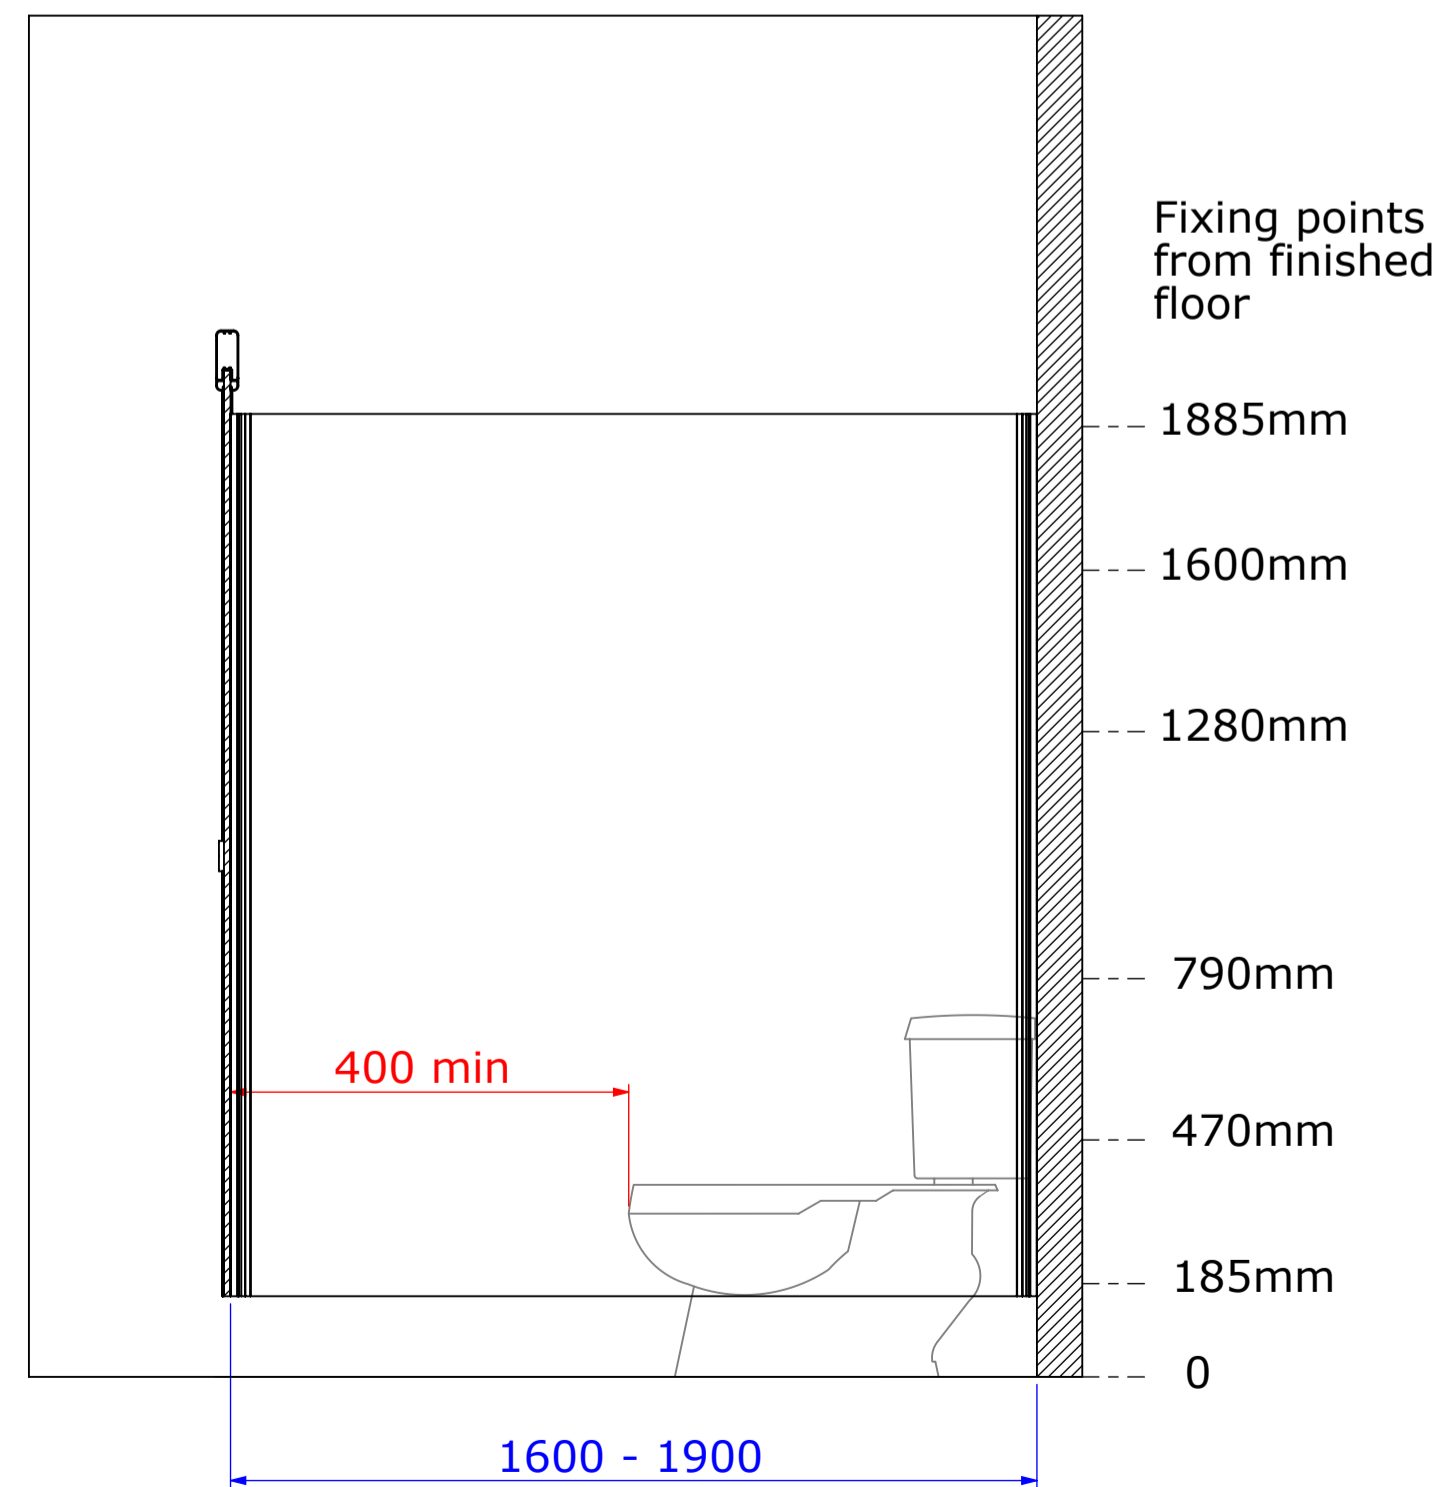

PLAN VIEW

ISOMETRIC VIEW

FRONT VIEW

SECTION D-D

Cubicles can be to a maximum of 5.7 meters wide.

If an accessible unit then a pedestal will be required as fascia will be over 250mm.

Key	NZBC G1/AS1 min Req. ■	Resco Standard ■
RESOCO	Drawing Name 3 Door Wall to Wall incl. Accessible	
	Scale 1:15	Date Oct 2014
Resco Limited Ph: 09 415 4720 Or: 07 850 1025 www.resco.co.nz	System MultiCube	Code NZBC G1/AS1
	 Issue 1	